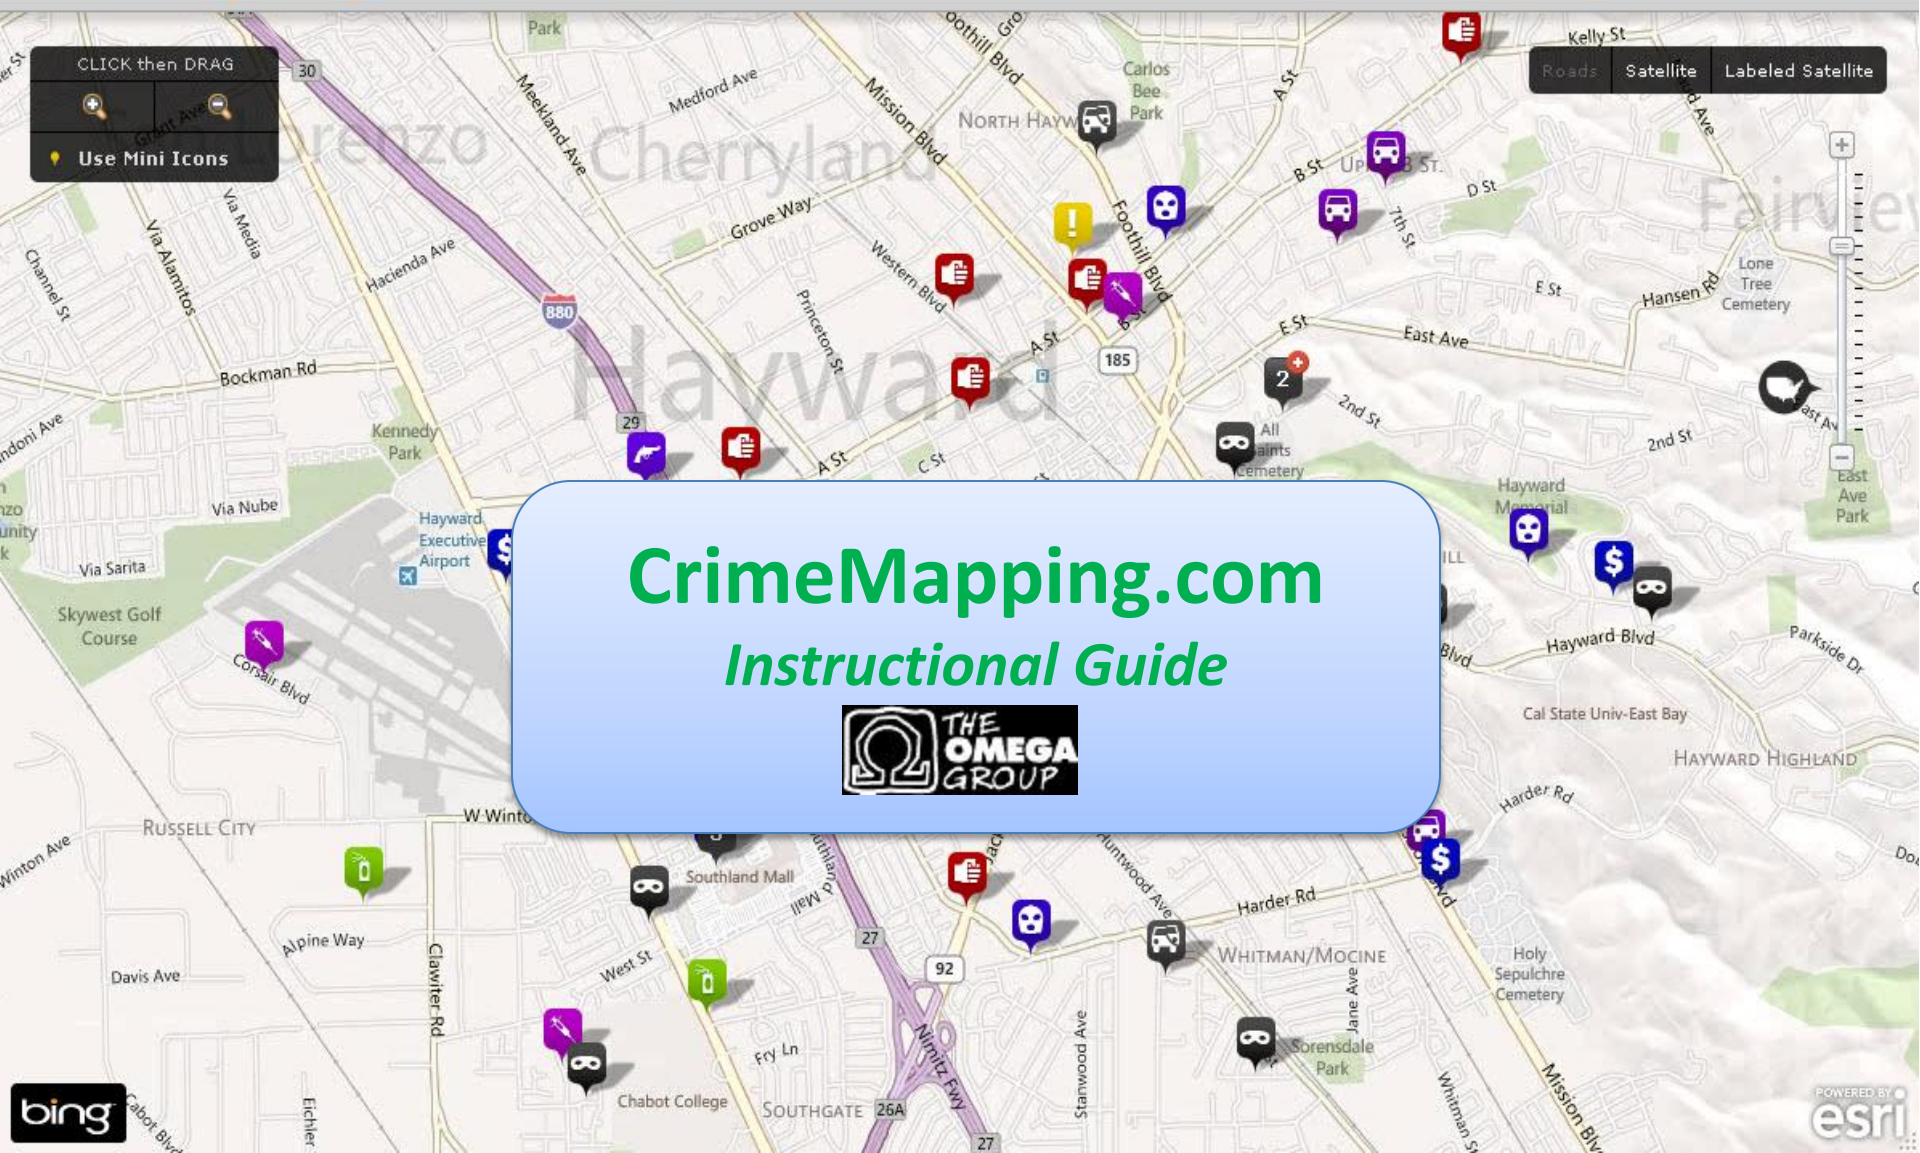

Version 5.2.0b

44 crimes

between 4/21/2012 - 4/27/2012

CLICK then DRAG

Use Mini Icons

Roads Satellite Labeled Satellite

CrimeMapping.com

Instructional Guide

What is CrimeMapping.com

- Public access to crime occurring in and around communities.
- Used advanced geographic engine.
- Crime data is available as recently as the prior 24-hours.
- The date range for crimes displayed represents the last 180 days of activity.
- The service is funded by the local law enforcement agency and is FREE for the general public.

What Can I See & Do?

The screenshot displays the CRIME MAPPING website interface. At the top, there is a navigation bar with links for "iPhone App", "Contact", "Help", and "About Omega". The main header features the "CRIME MAPPING" logo with the tagline "Building Safer Communities" and a search bar with a "SEARCH" button. Below the search bar, there are filters for "Crime Types", "Dates", "Address", and "Agencies". A callout bubble points to a "RECEIVE CRIME ALERTS" button with the text "Create and Send Reports".

The main content area shows a map of Hayward, CA, with a search bar containing "24000 BLOCK PARK ST". A callout bubble points to the search bar with the text "Choose Search Parameters". The map displays various crime icons, including a purple "8" icon for burglary. A callout bubble points to a specific burglary icon with the text "See Crime Report Details". The details window for this burglary shows: