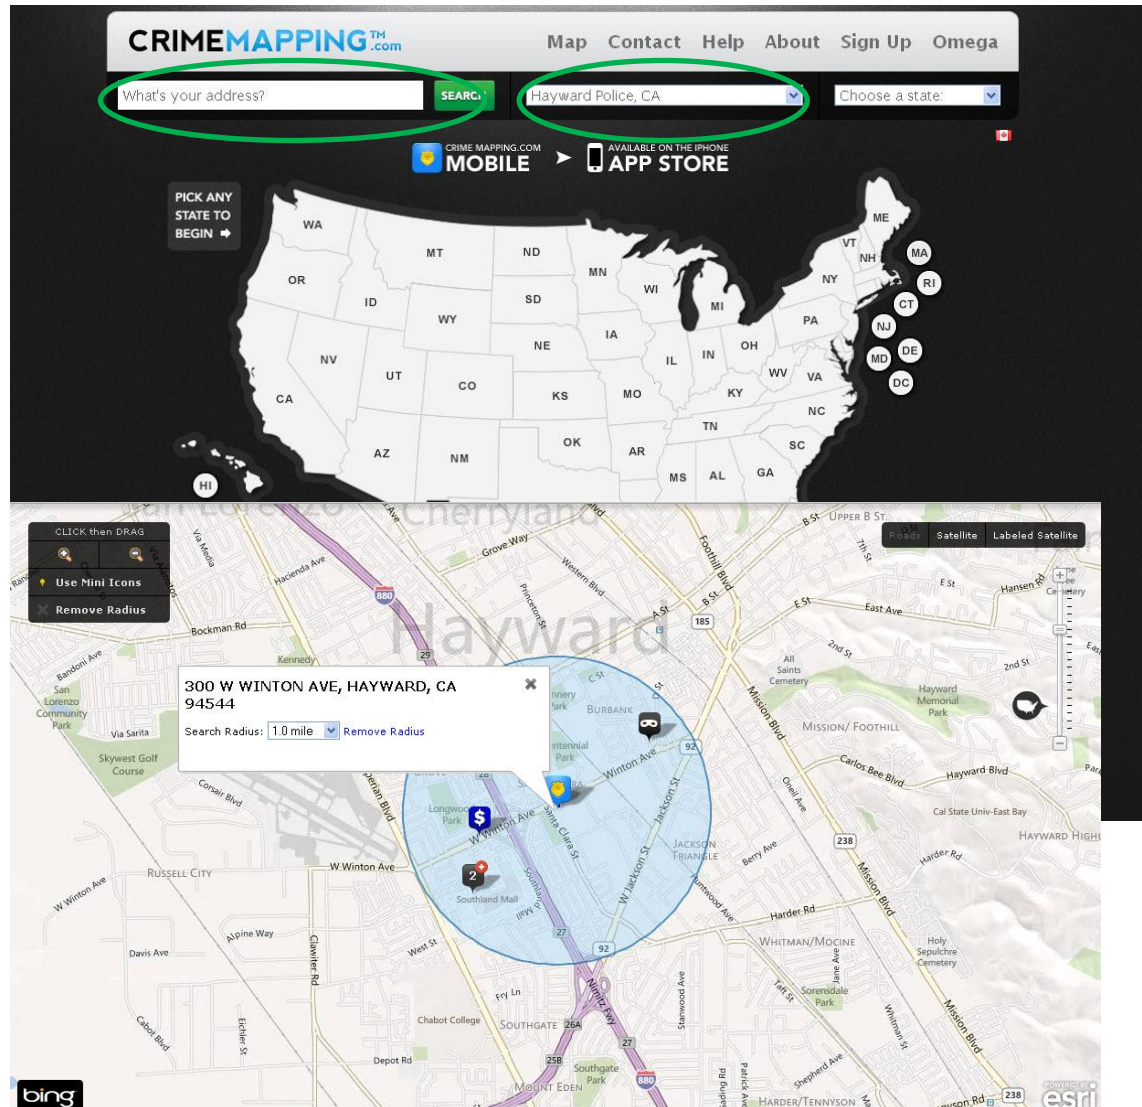

Accessing the Map...

- Pick Hayward Police, CA from the dropdown list on the home page and you are taken directly to the center of Hayward.
- Enter an address to zoom directly into the map.
- Once you have zoomed into the map you can adjust the radius around your address.

Note: Detailed instructions can be found by clicking on the Help menu.