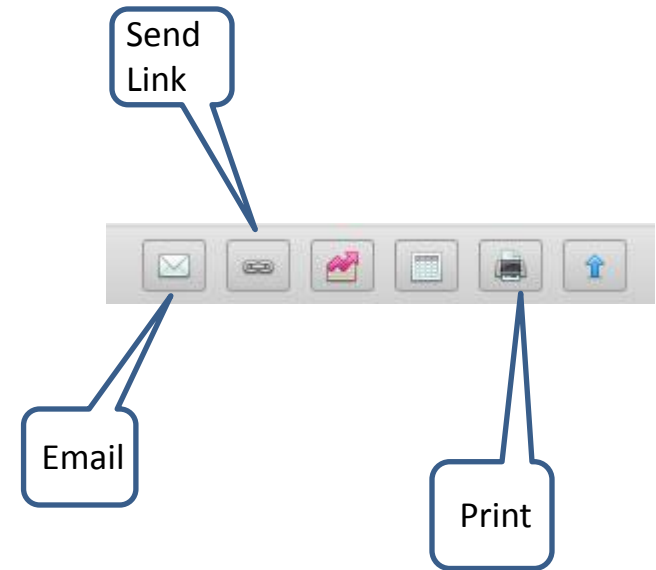

Detailed Report

Creating Reports and Charts...

- Generate a chart based on the **visible** crimes
 - If at any point while viewing the map you want to see a chart, click on the appropriate icon.

Sharing Information...

- Emailing and Printing
 - You can email, send links, and print the information from the website.

CrimeMapping.com - Map

Wednesday, May 2, 2012 through Tuesday, May 8, 2012

Showing crime types: Arson, Assault, Burglary, Disturbing the Peace, Drugs / Alcohol Violations, D.U.I, Fraud, Homicide, Motor Vehicle Theft, Robbery, Sex Crimes, Theft / Larceny, Vandalism, Vehicle Break In / Theft, Weapons

bing 

Grab the bottom/right borders to resize the map or the handle in the bottom right corner.

Receive Crime Alerts!

- Anyone can sign up to receive Crime Alerts!
- This additional service is **FREE** and provides customized reports via email to any subscriber
- Having citizens informed of crime in the neighborhood is a proven strategy in reducing crime.