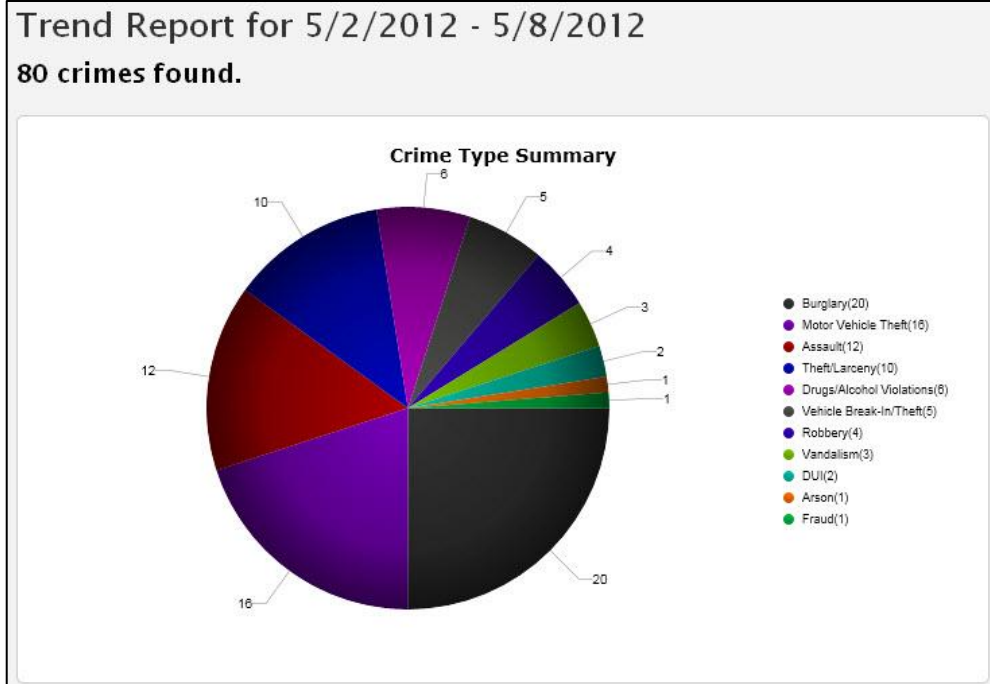

Please Note: some crime types have been excluded due to confidentiality reasons.

Creating Reports and Charts...

- Generate a detailed report based on the **visible** crimes
 - If at any point while viewing the map you want to see a detailed report , click on the appropriate icon.

Crime report for 5/2/2012 - 5/8/2012
80 crimes found.

Click a crime to "Map It."

Type:	Description:	Case #:	Location:	Agency:	Date:
	BURGLARY-AUTO	-	21100 BLOCK GARY DR	Hayward Police	5/8/2012 01:00 AM
	BURGLARY-RESIDENTIAL	-	28000 BLOCK SANDLEWOOD DR	Hayward Police	5/7/2012 01:50 PM
	BURGLARY-RESIDENTIAL	-	0 BLOCK RAINTREE CT	Hayward Police	5/7/2012 09:00 AM
	BURGLARY-RESIDENTIAL	-	300 BLOCK CARSON DR	Hayward Police	5/7/2012 07:30 AM
	VEHICLE THEFT	-	25900 BLOCK KAY AVE	Hayward Police	5/7/2012 06:00 AM
	VEHICLE THEFT	-	25200 BLOCK CARLOS BEE BLVD	Hayward Police	5/6/2012 11:00 PM
	BURGLARY-RESIDENTIAL	-	25000 BLOCK JOYCE ST	Hayward Police	5/6/2012 08:30 PM
	ASSAULT-SIMPLE	-	25200 BLOCK CALAROGA AVE	Hayward Police	5/6/2012 08:20 PM
	VEHICLE THEFT	-	22100 BLOCK VICTORY DR	Hayward Police	5/6/2012 06:00 PM
	LARCENY	-	19600 BLOCK HESPERIAN BLVD	Hayward Police	5/6/2012 05:19 PM
	ASSAULT-AGGRAVATED	-	400 BLOCK A ST	Hayward Police	5/6/2012 04:56 PM
	ASSAULT-SIMPLE	-	1000 BLOCK GOMER ST	Hayward Police	5/6/2012 04:30 PM

Detailed Report

Creating Reports and Charts...

- Generate a chart based on the **visible** crimes
 - If at any point while viewing the map you want to see a chart, click on the appropriate icon.

Sharing Information...