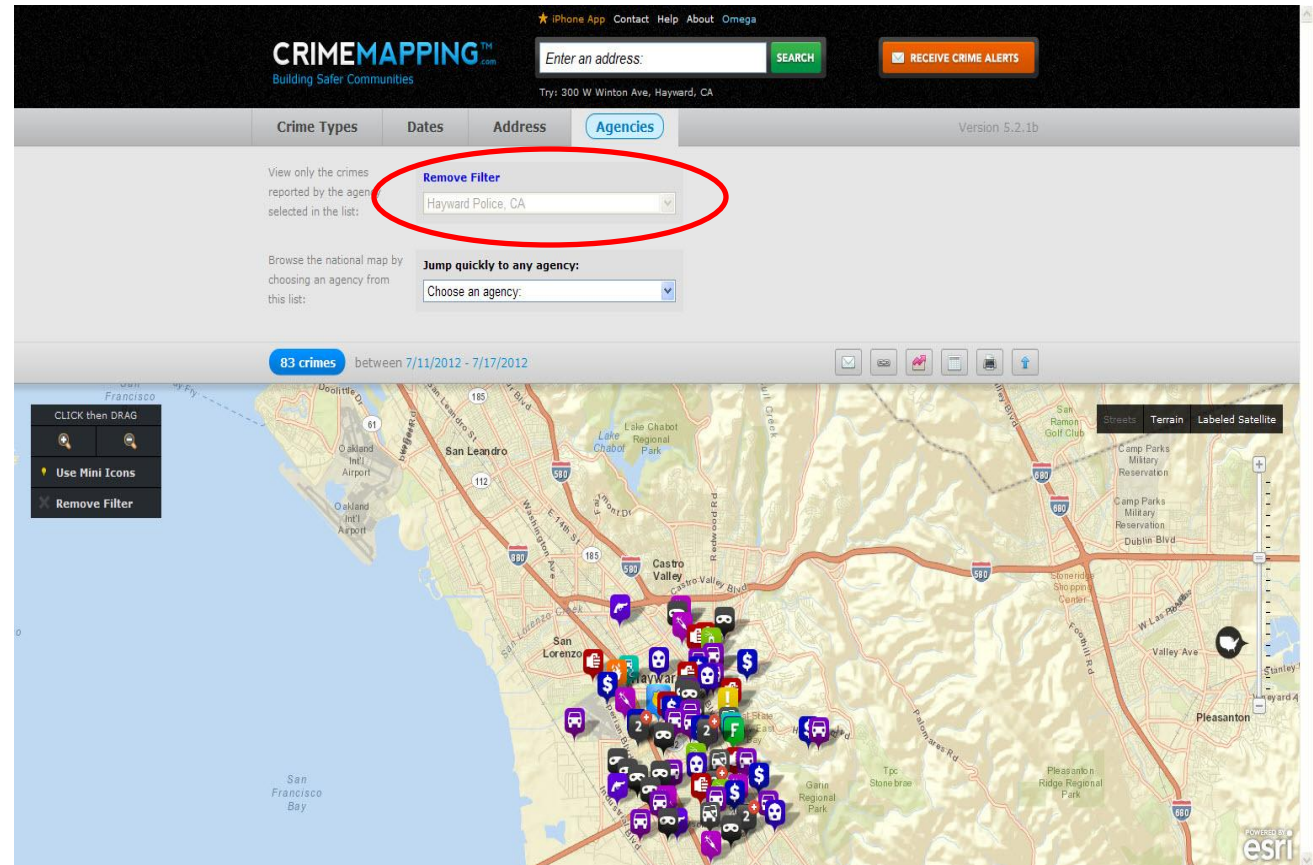

- BURGLARY**
- Zoom here
- Date:** 4/26/2012 10:30 AM
- Location:** 24000 BLOCK PARK ST
- Description:** BURGLARY-RESIDENTIAL
- [Hayward Police Links](#)
- How close am I to this location?

A callout bubble points to a map control with the text "Locate Crime Near An Address". Another callout bubble points to a map control with the text "Easy to Read Symbols". The map includes a "bing" logo in the bottom left and a "POWERED BY esri" logo in the bottom right.

Accessing the Map...

- Pick Hayward Police, CA from the dropdown list on the home page and you are taken directly to the center of Hayward.
- Enter an address to zoom directly into the map.
- Once you have zoomed into the map you can adjust the radius around your address.

Note: Detailed instructions can be found by clicking on the Help menu.

Filter to just see Hayward

- Be sure to go to the Agencies tab and only show crime reported by Hayward Police.
- This will prevent overlapping reports from other agencies showing on your map.

Using the Map...

- Two different symbol sizes
 - For your convenience we've provided two different sets for viewing crime.
 - If you have a large screen resolution or a limited screen size, you can swap easily between large and miniature icons.
- Click then Drag allows you to draw a rectangle on the map and zoom in or out of that area