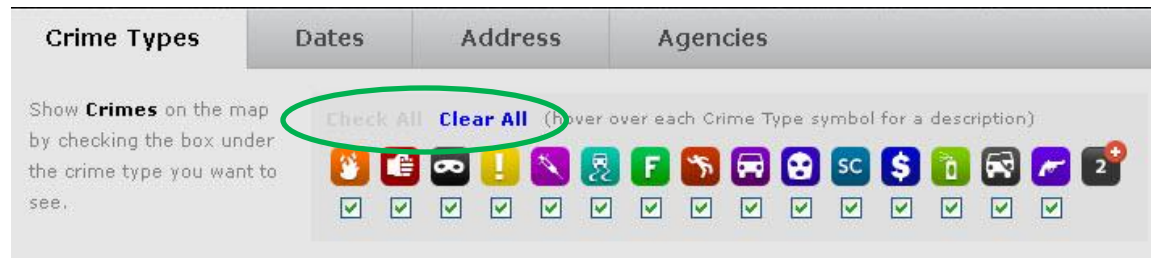

Note: Detailed instructions can be found by clicking on the Help menu.

Filter to just see Hayward

- Be sure to go to the Agencies tab and only show crime reported by Hayward Police.
- This will prevent overlapping reports from other agencies showing on your map.

Using the Map...

- Two different symbol sizes
 - For your convenience we've provided two different sets for viewing crime.
 - If you have a large screen resolution or a limited screen size, you can swap easily between large and miniature icons.
- Click then Drag allows you to draw a rectangle on the map and zoom in or out of that area