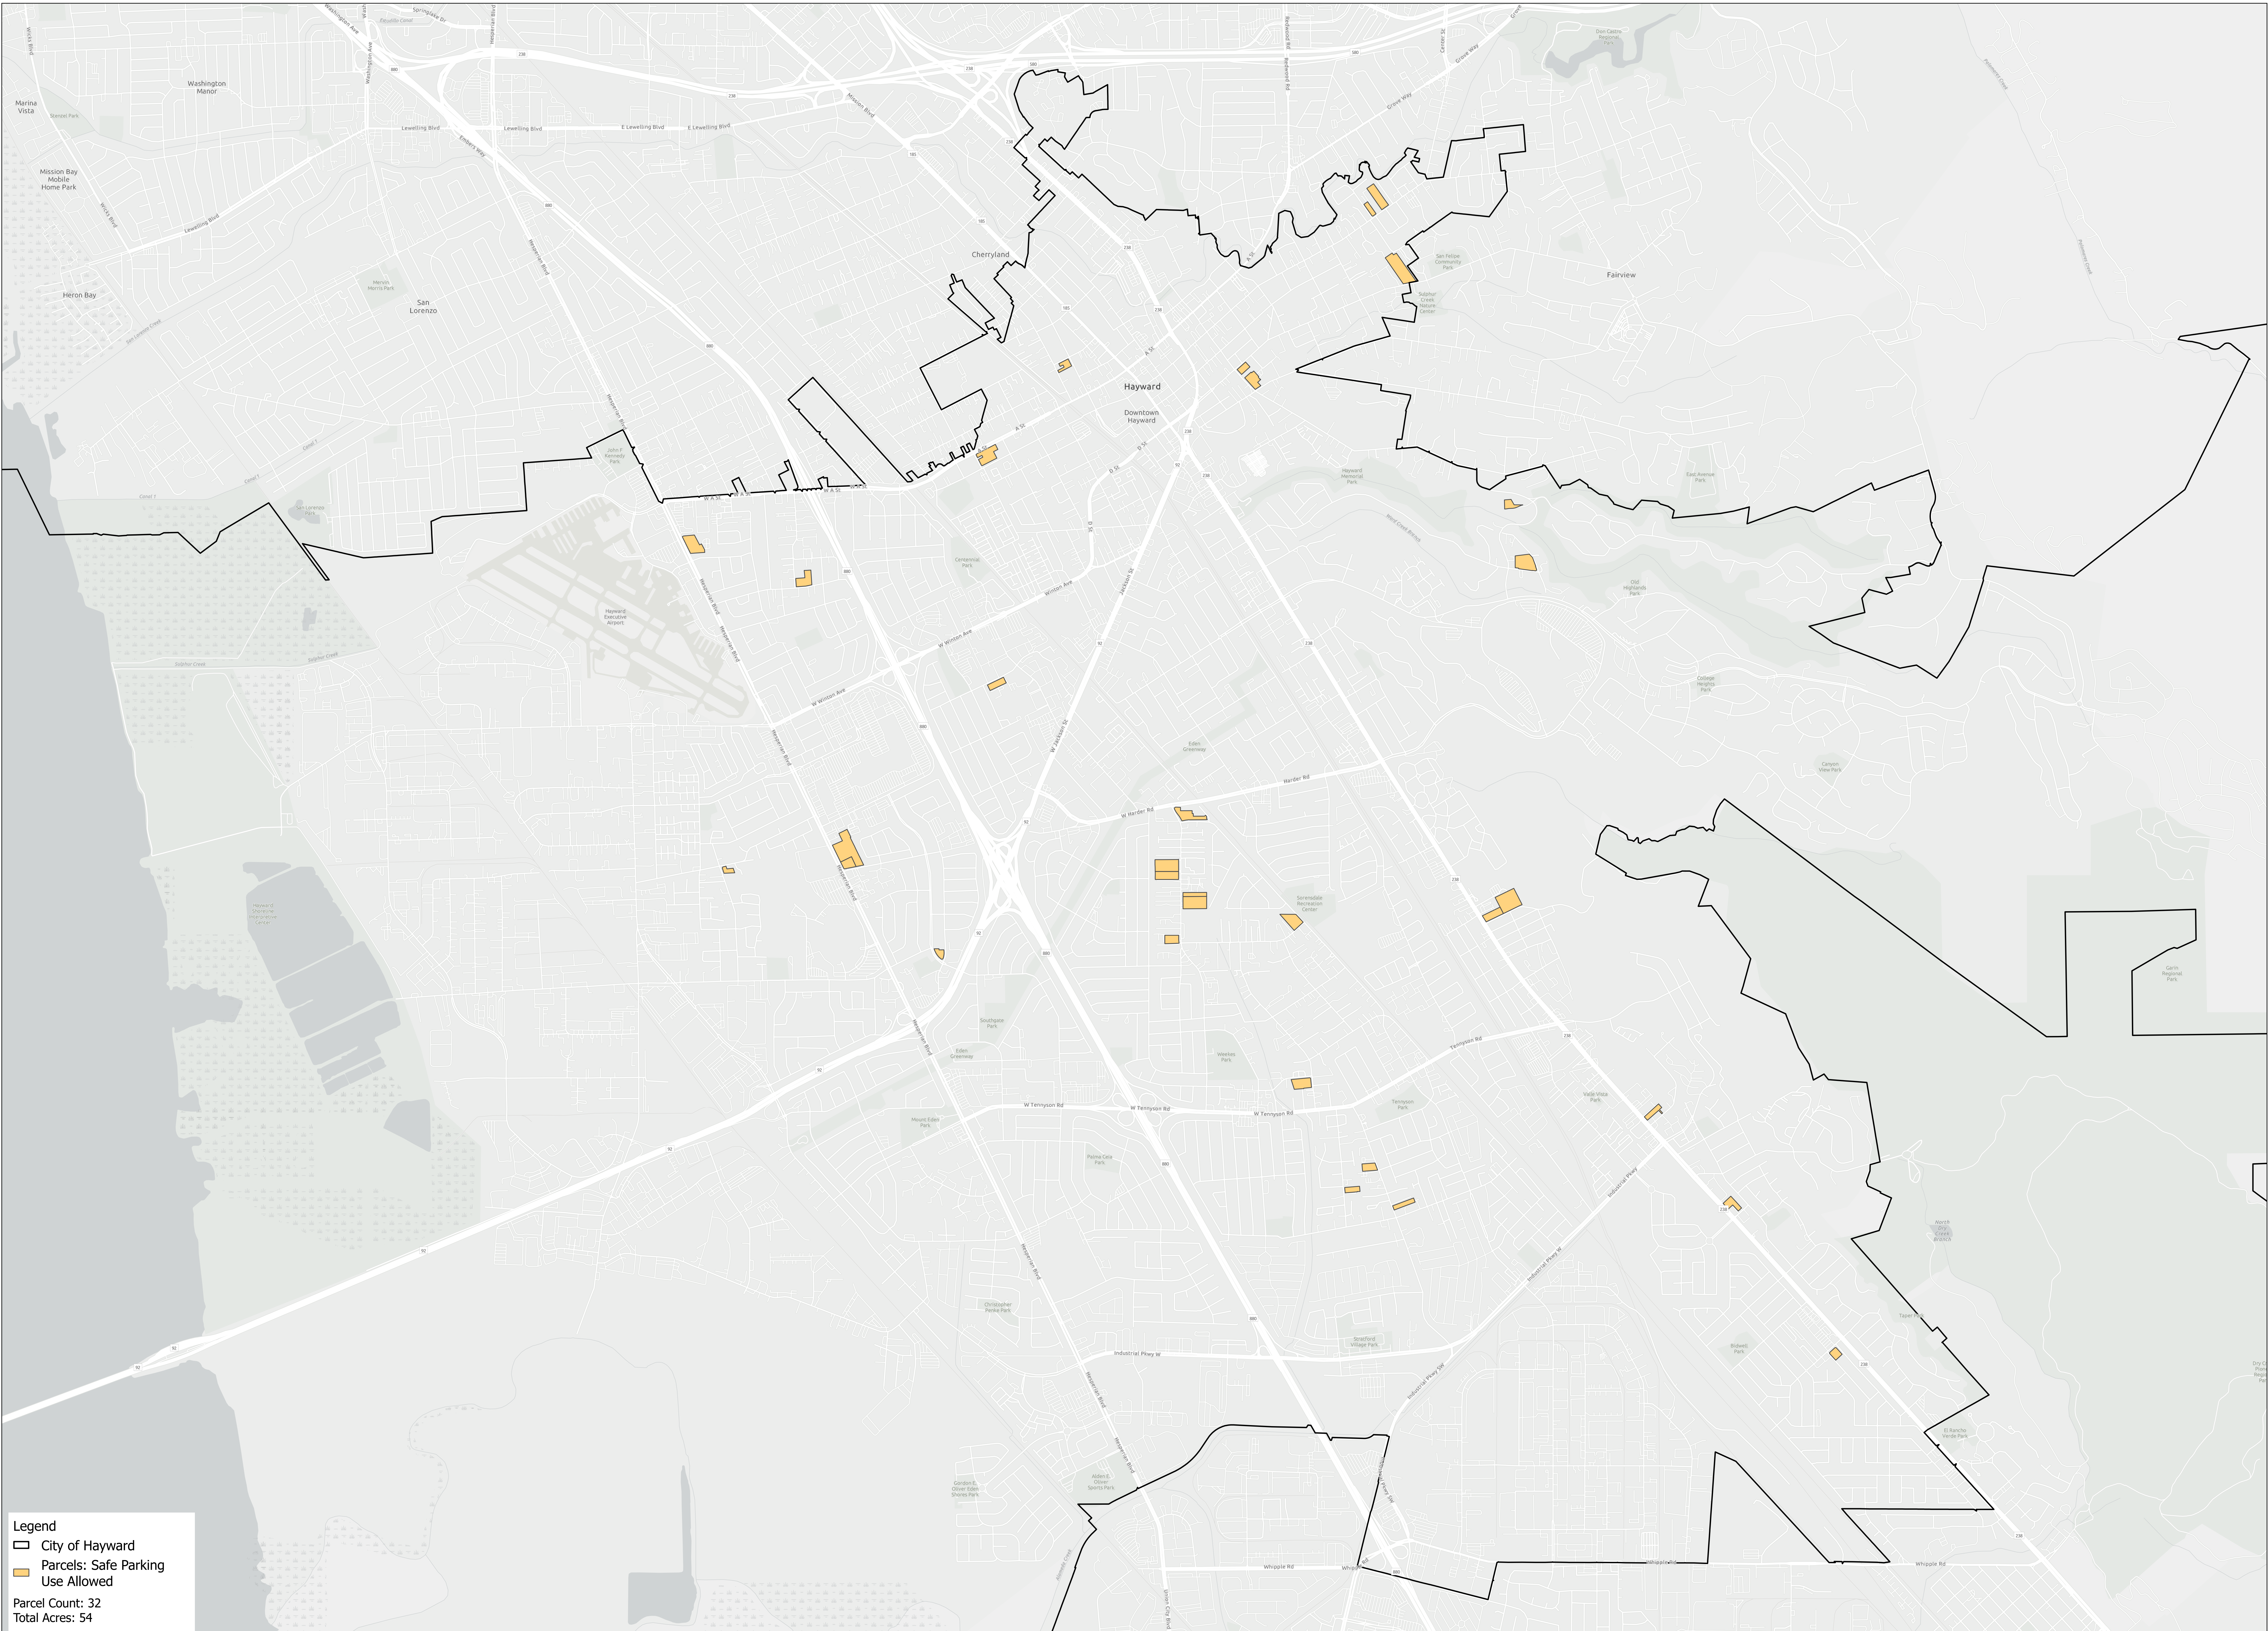

City of Hayward: Safe Parking Use Allowed

Legend

- City of Hayward
- Parcels: Safe Parking Use Allowed

Parcel Count: 32
Total Acres: 54