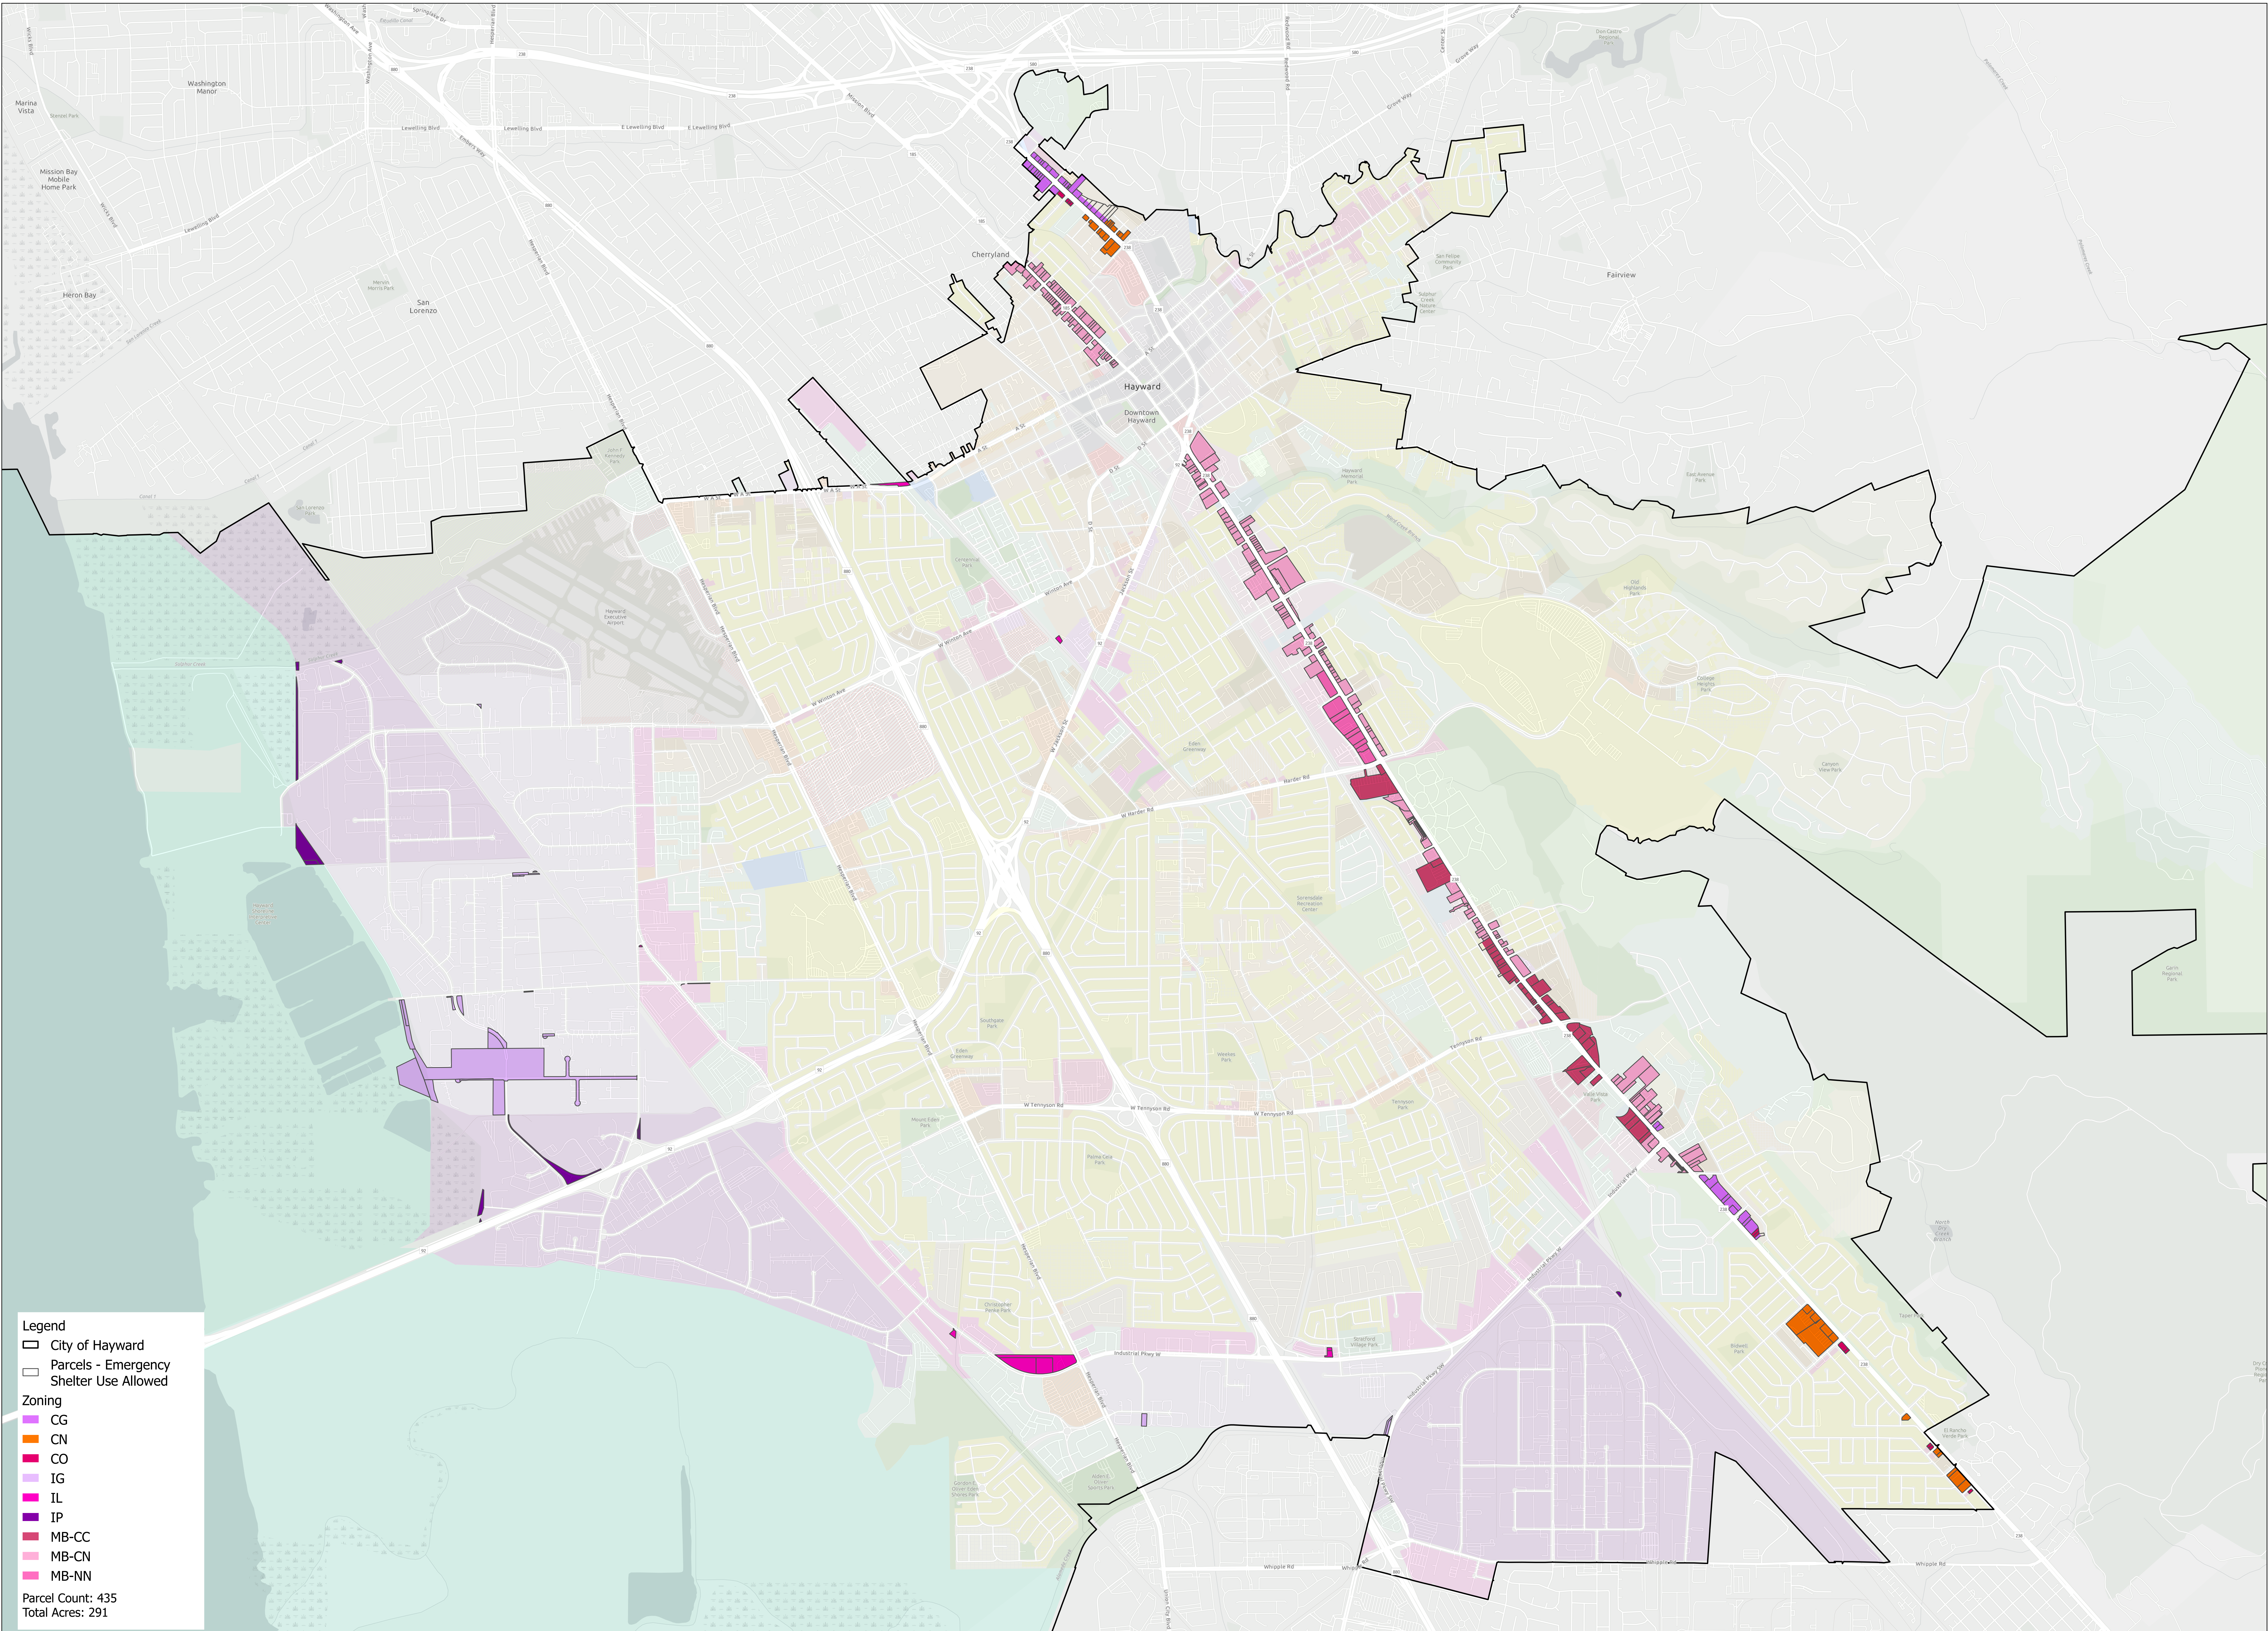

City of Hayward: Emergency Shelter Use Allowed

Legend

- City of Hayward
- Parcels - Emergency Shelter Use Allowed

Zoning

- CG
- CN
- CO
- IG
- IL
- IP
- MB-CC
- MB-CN
- MB-NN

Parcel Count: 435
Total Acres: 291

Parcel Count: 2,966
Total Acres: 3,523

City of Hayward: Safe Parking Use Allowed

Legend

- City of Hayward
- Parcels: Safe Parking Use Allowed

Parcel Count: 32
Total Acres: 54

City of Hayward: Single-Room Occupancy Allowed