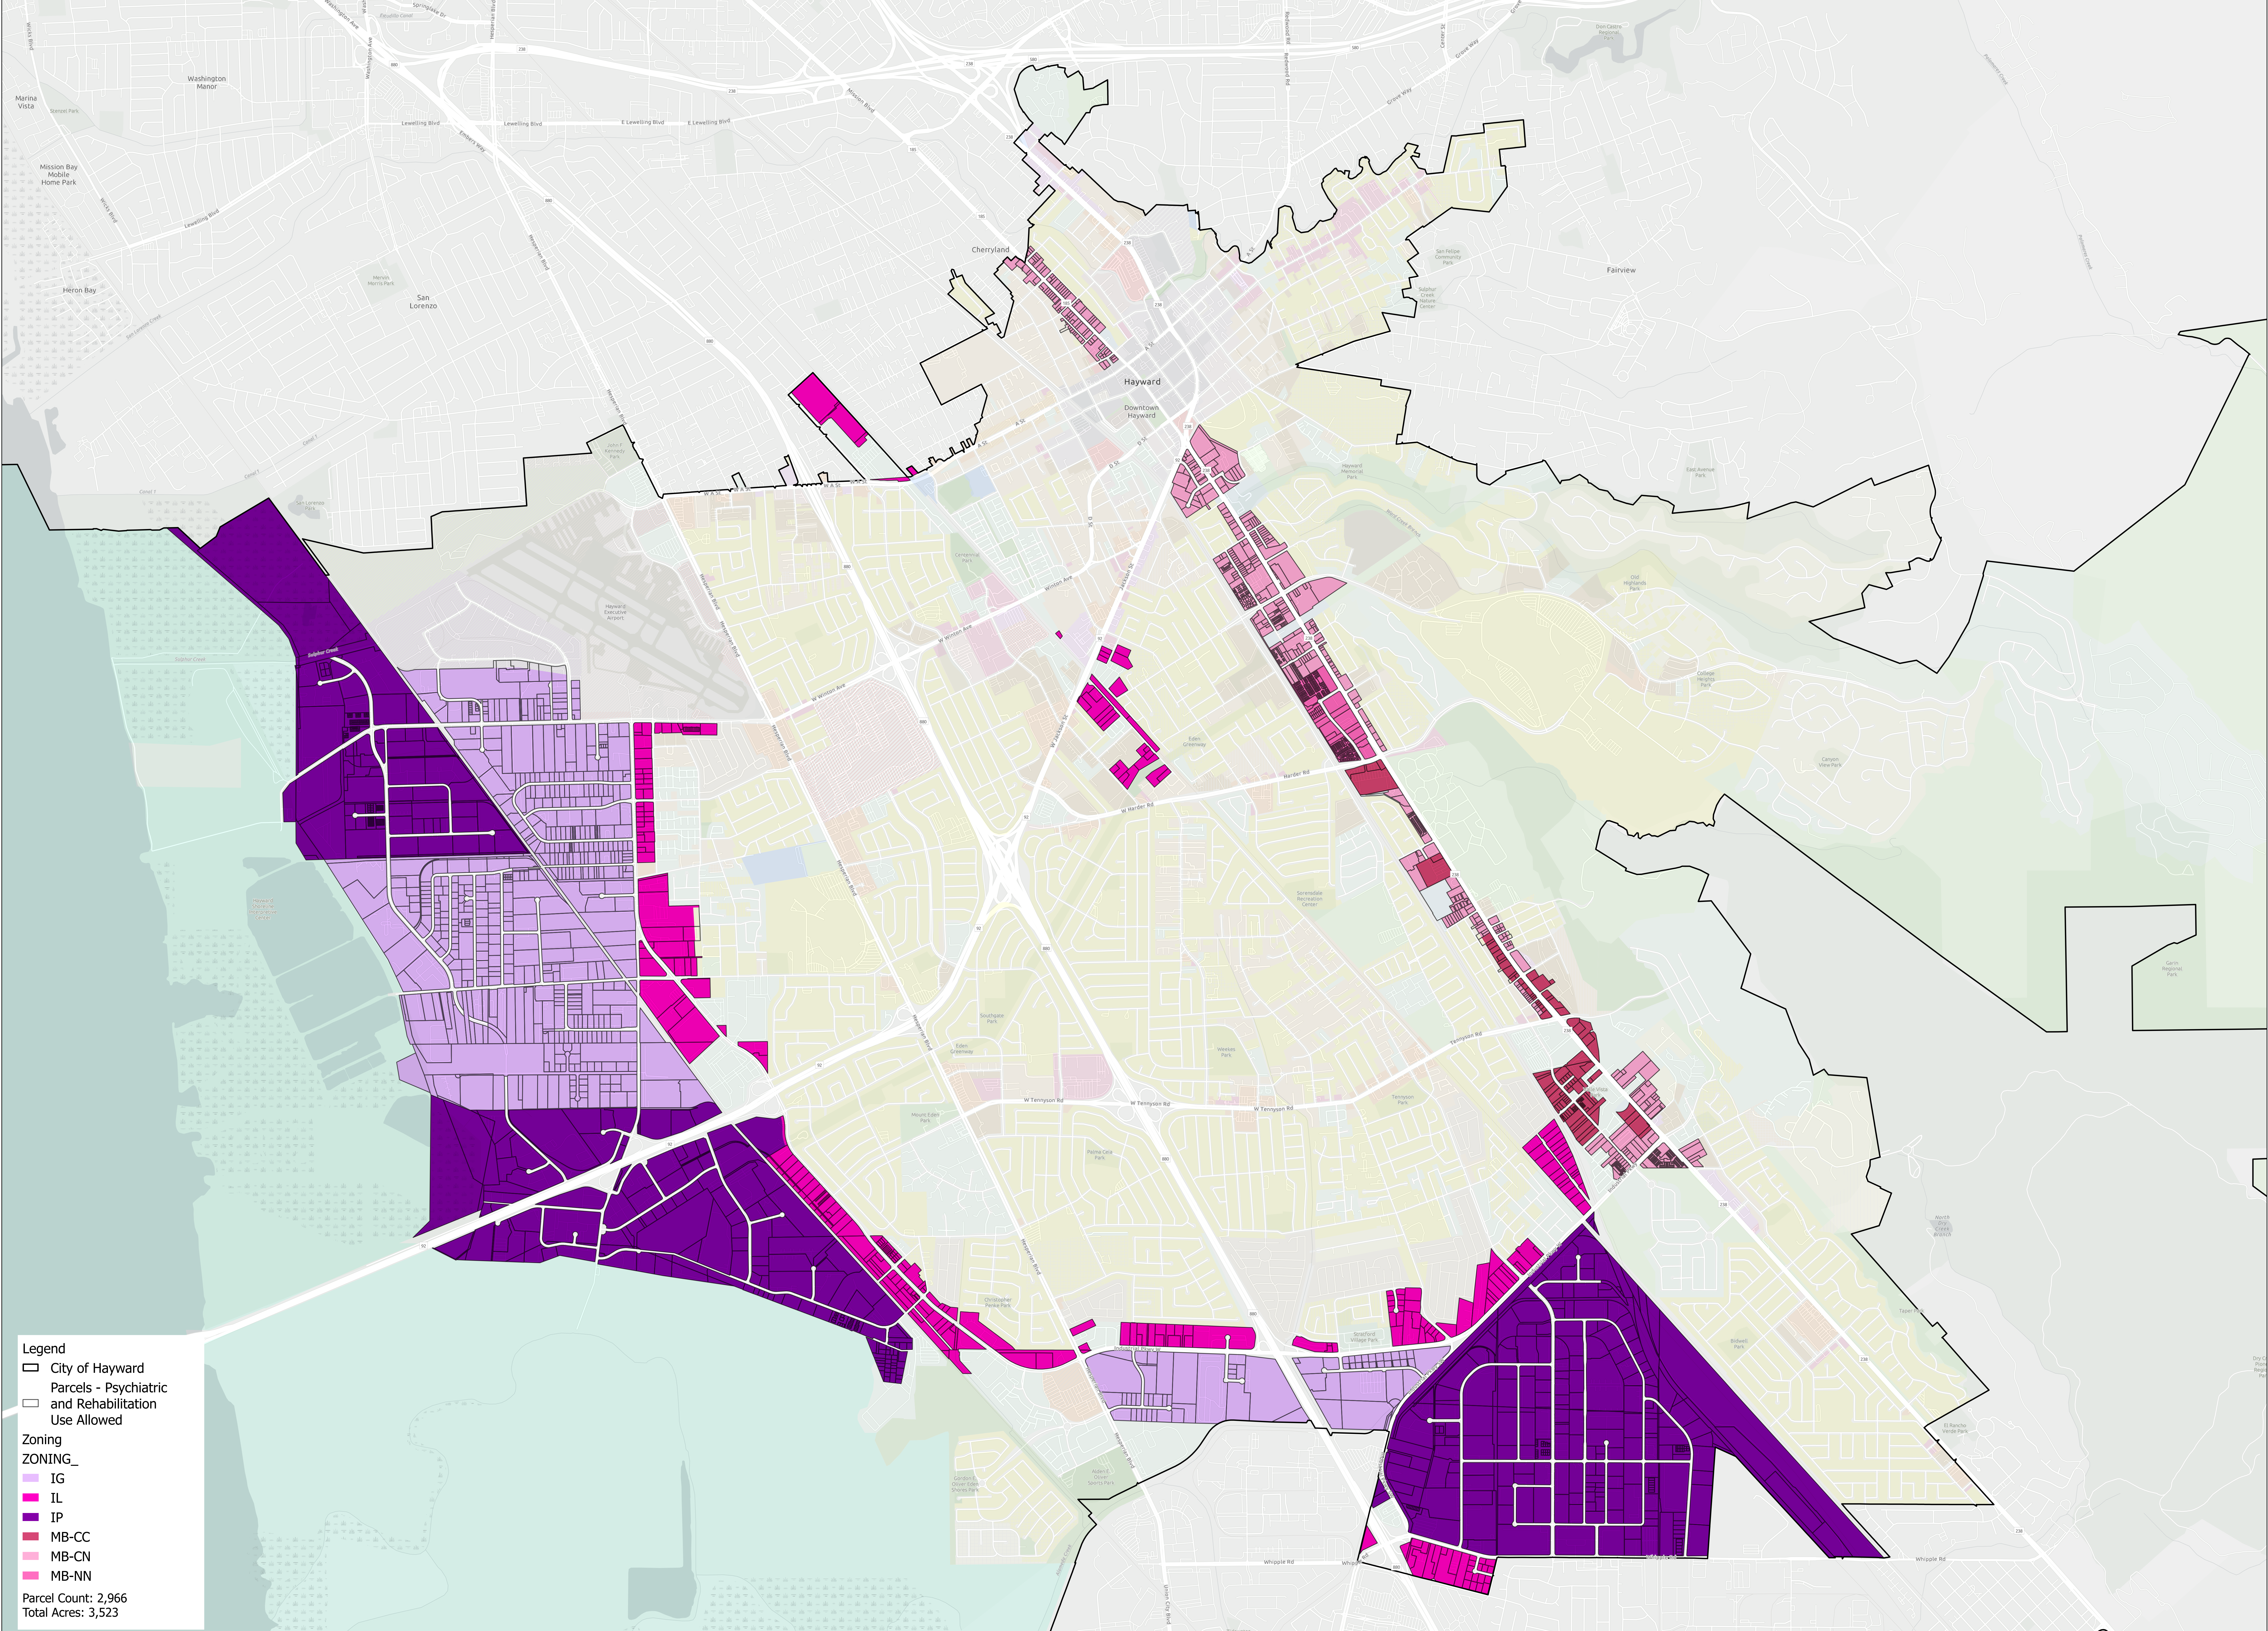

City of Hayward: Emergency Shelter Use Allowed

Legend

- City of Hayward
- Parcels - Emergency Shelter Use Allowed

Zoning

- CG
- CN
- CO
- IG
- IL
- IP
- MB-CC
- MB-CN
- MB-NN

Parcel Count: 435
Total Acres: 291

City of Hayward: Psychiatric and Rehabilitation Care Facility Use Allowed

Legend

- City of Hayward
- Parcels - Psychiatric and Rehabilitation Use Allowed

Zoning

ZONING_

- IG
- IL
- IP
- MB-CC
- MB-CN
- MB-NN

Parcel Count: 2,966
Total Acres: 3,523

City of Hayward: Safe Parking Use Allowed

Legend

- City of Hayward
- Parcels: Safe Parking Use Allowed

Parcel Count: 32
Total Acres: 54

City of Hayward: Single-Room Occupancy Allowed