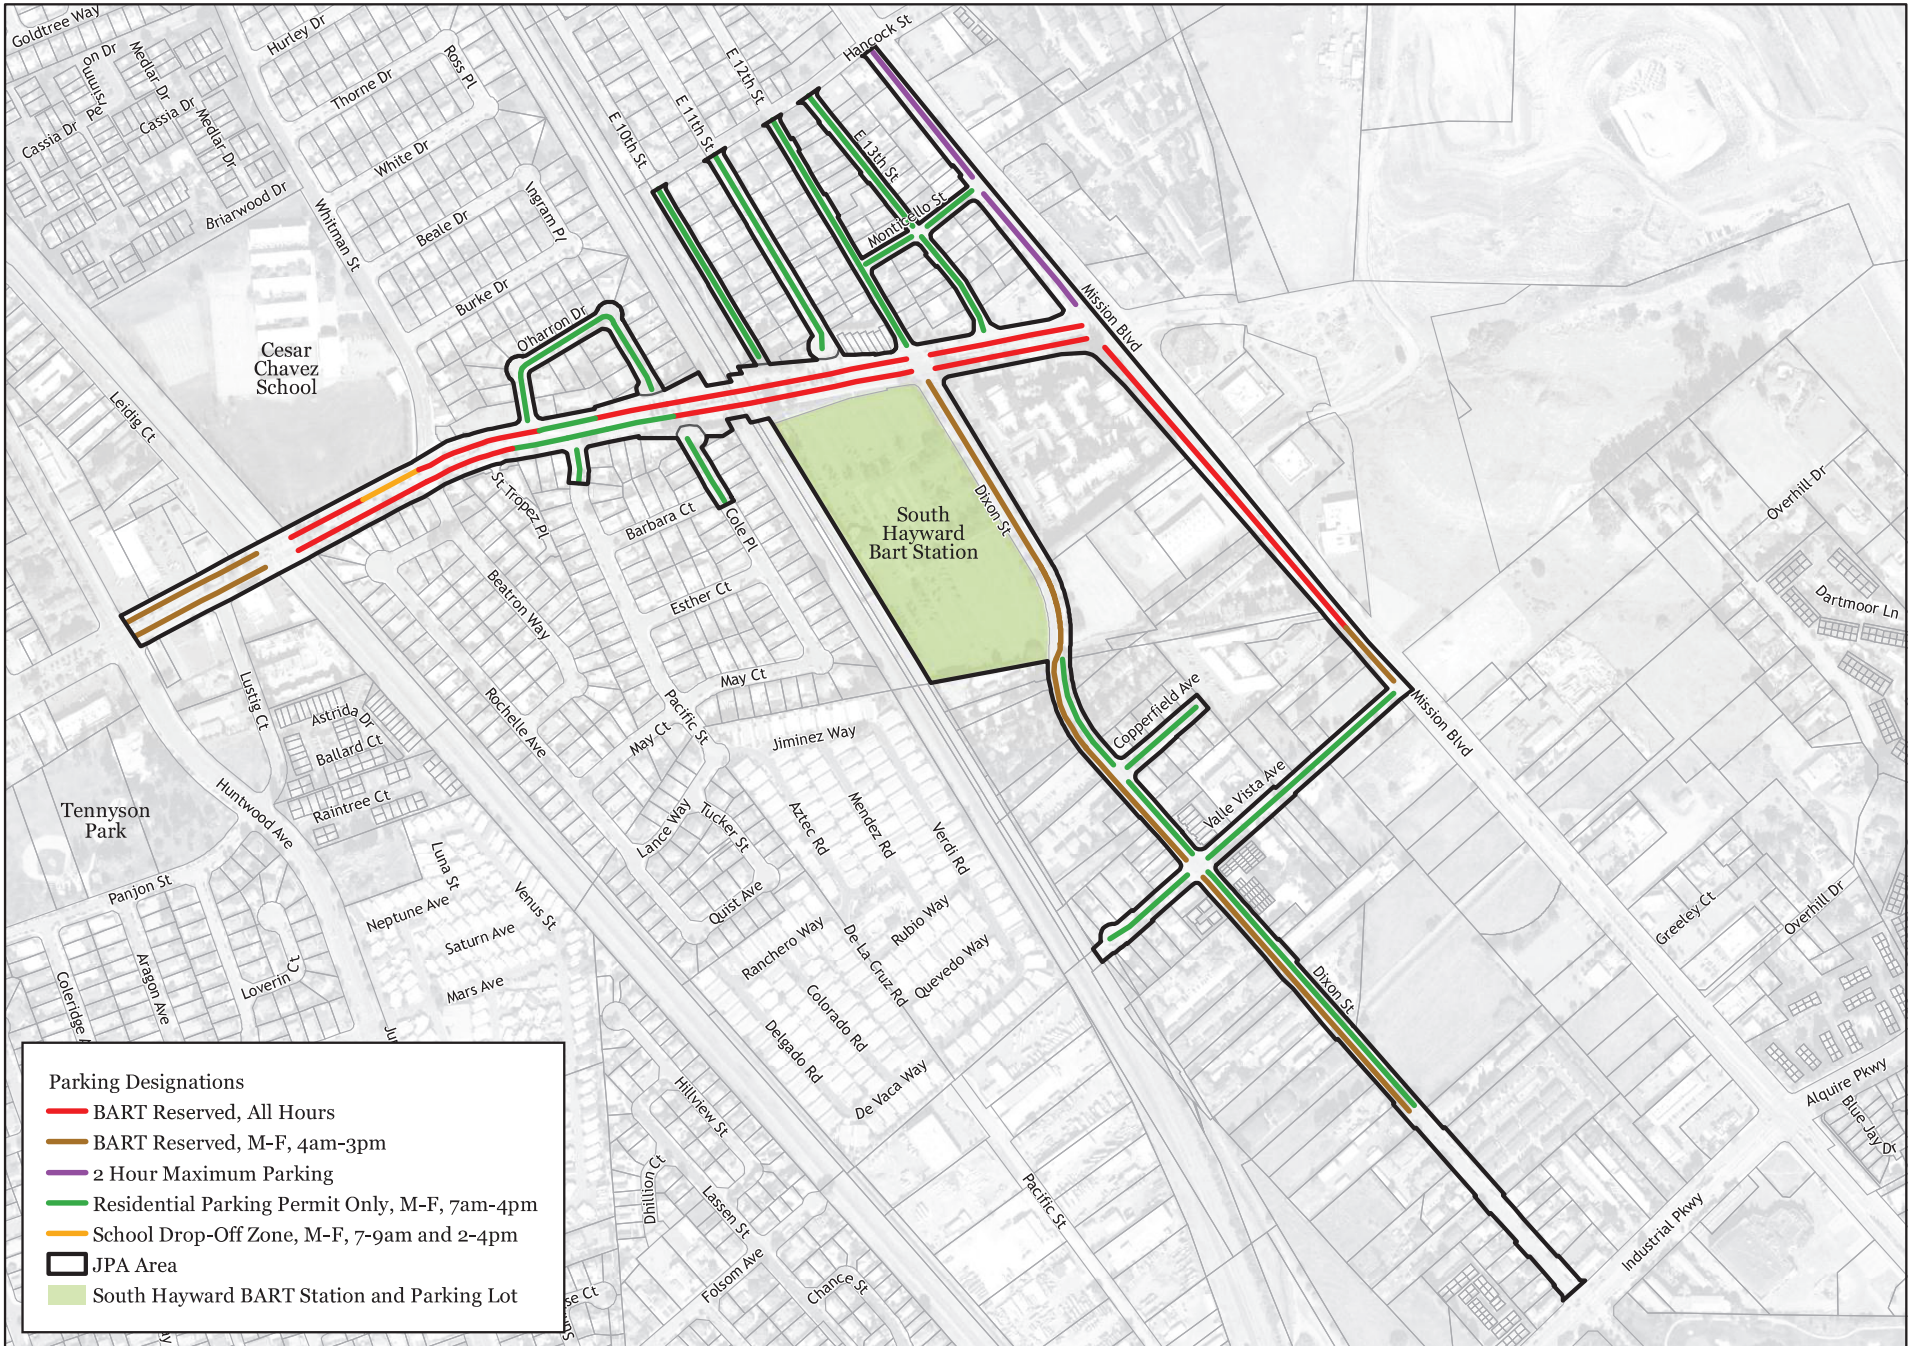

New Parking Regulations Near South Hayward BART Station

Parking Designations

- BART Reserved, All Hours
- BART Reserved, M-F, 4am-3pm
- 2 Hour Maximum Parking
- Residential Parking Permit Only, M-F, 7am-4pm
- School Drop-Off Zone, M-F, 7-9am and 2-4pm
- JPA Area
- South Hayward BART Station and Parking Lot