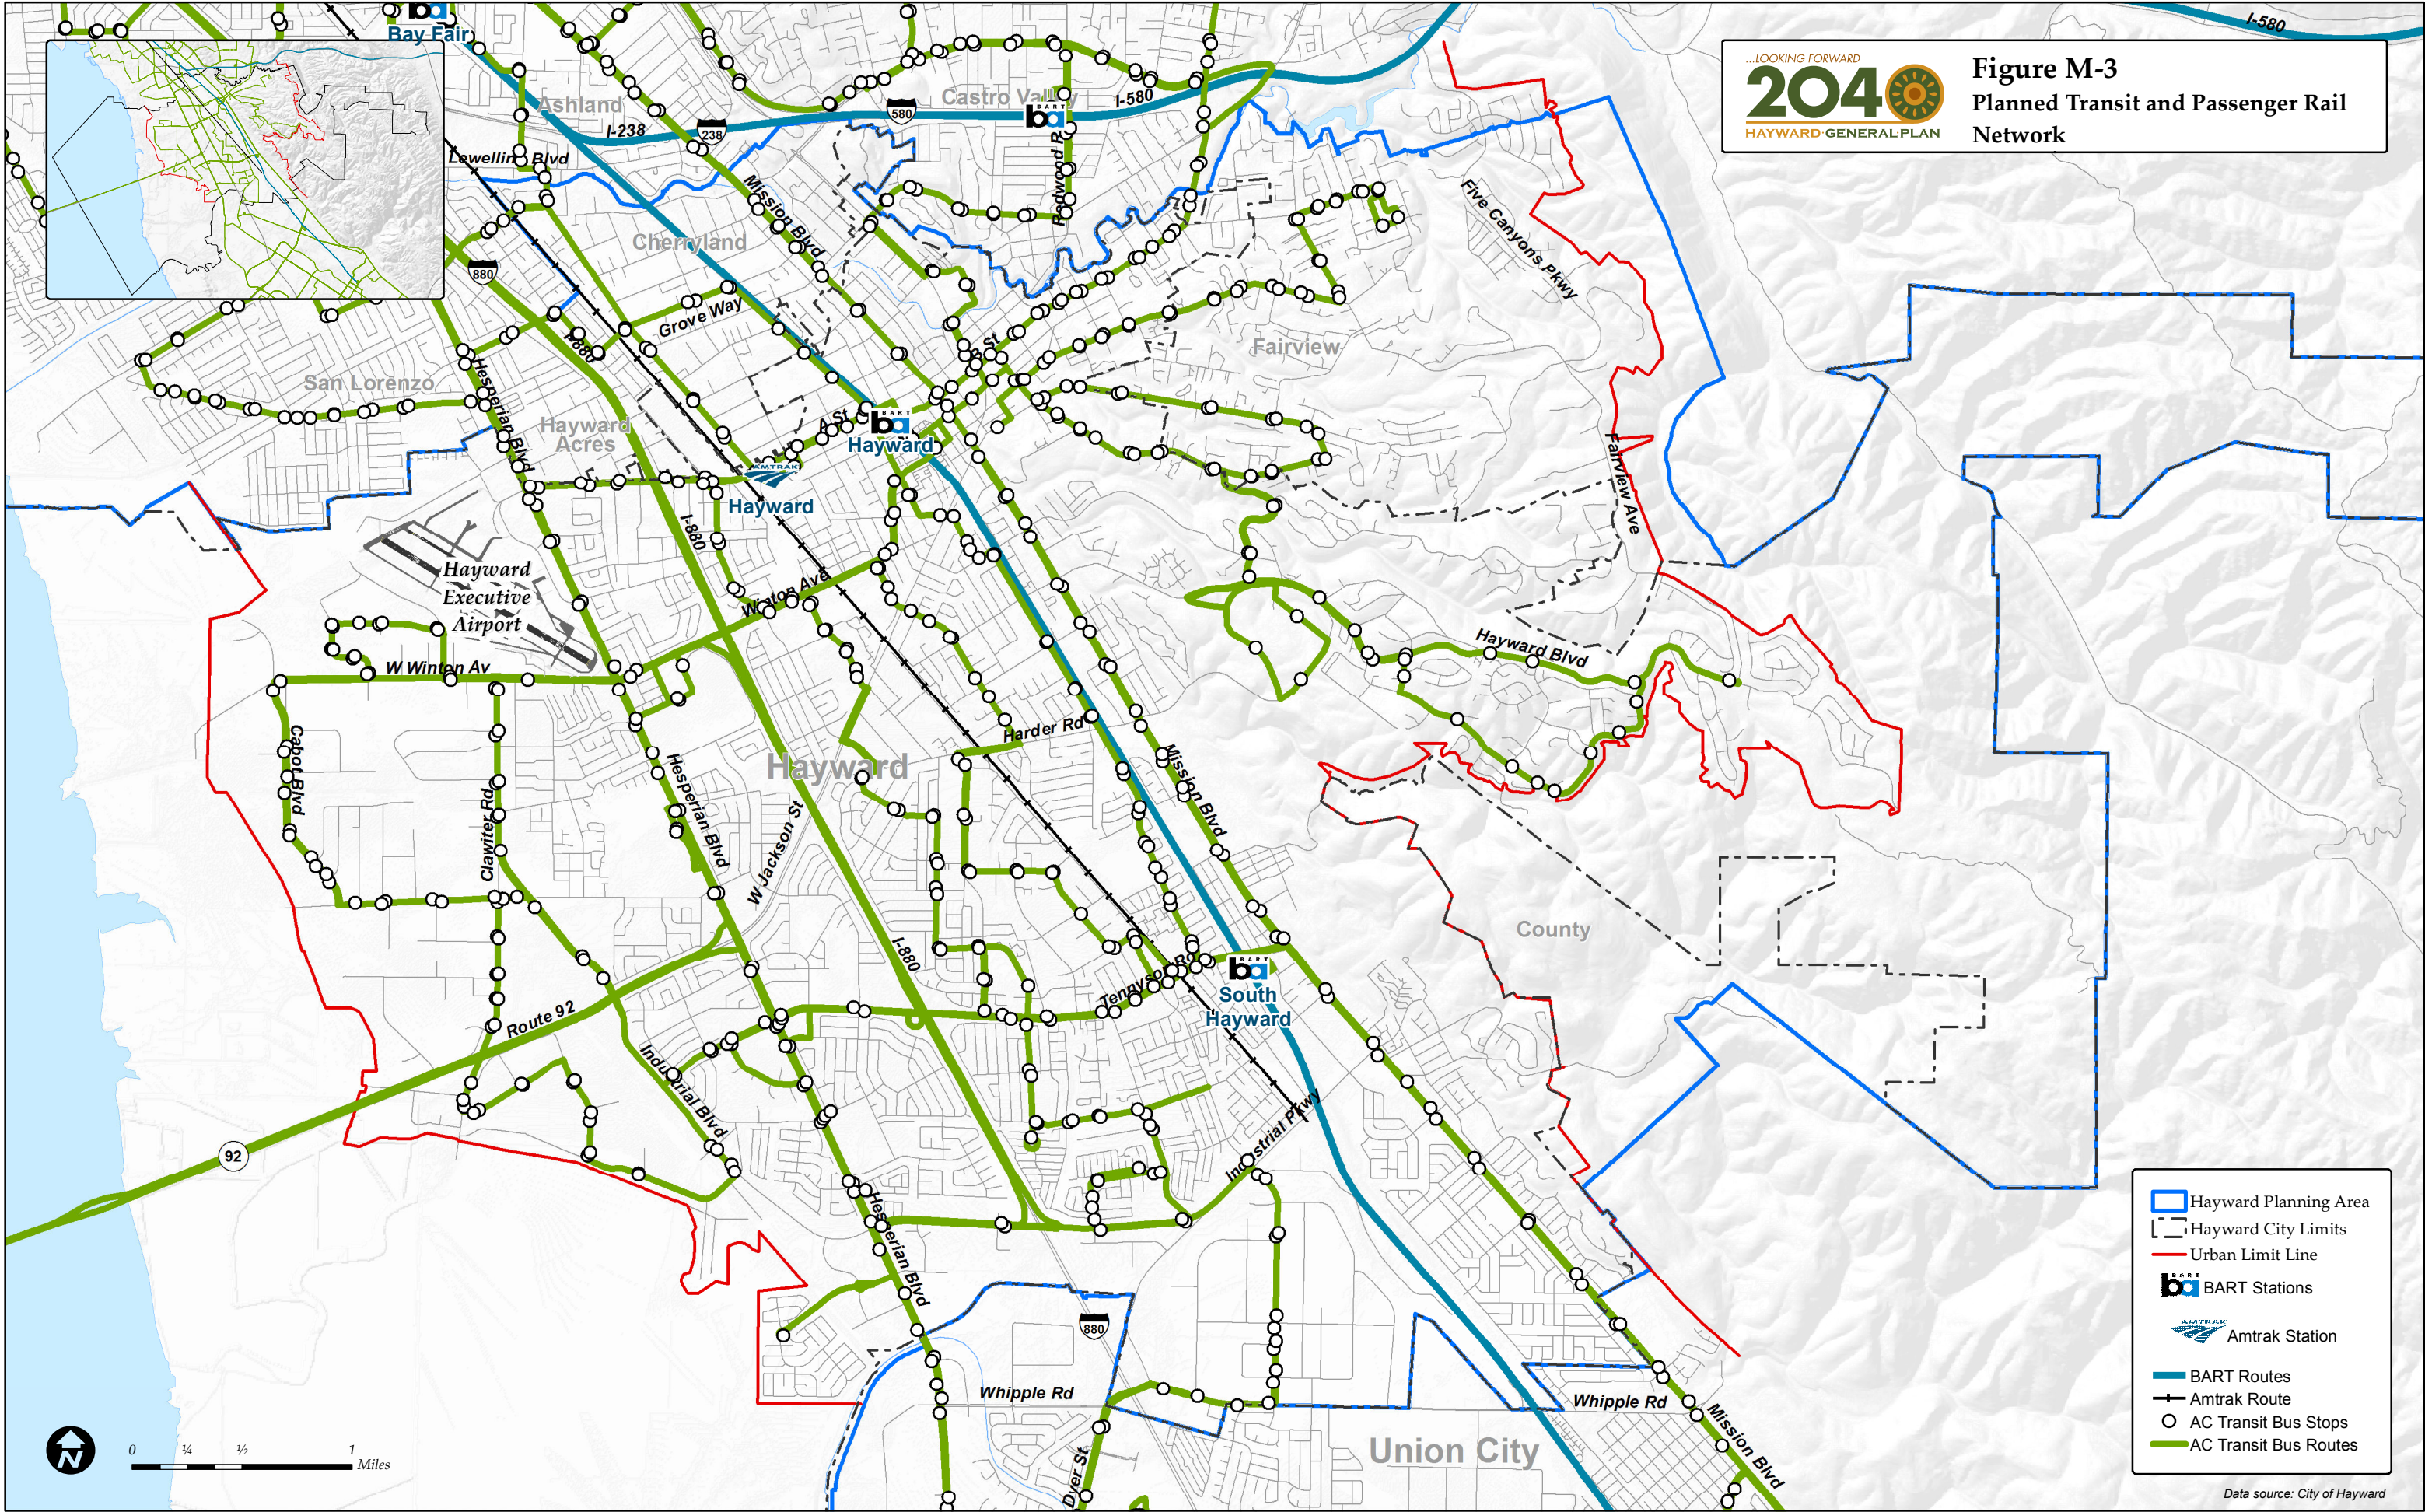

...LOOKING FORWARD
2040
 HAYWARD GENERAL PLAN

Figure M-3
 Planned Transit and Passenger Rail
 Network

- Hayward Planning Area
- Hayward City Limits
- Urban Limit Line
- BART Stations
- Amtrak Station
- BART Routes
- Amtrak Route
- AC Transit Bus Stops
- AC Transit Bus Routes

Data source: City of Hayward