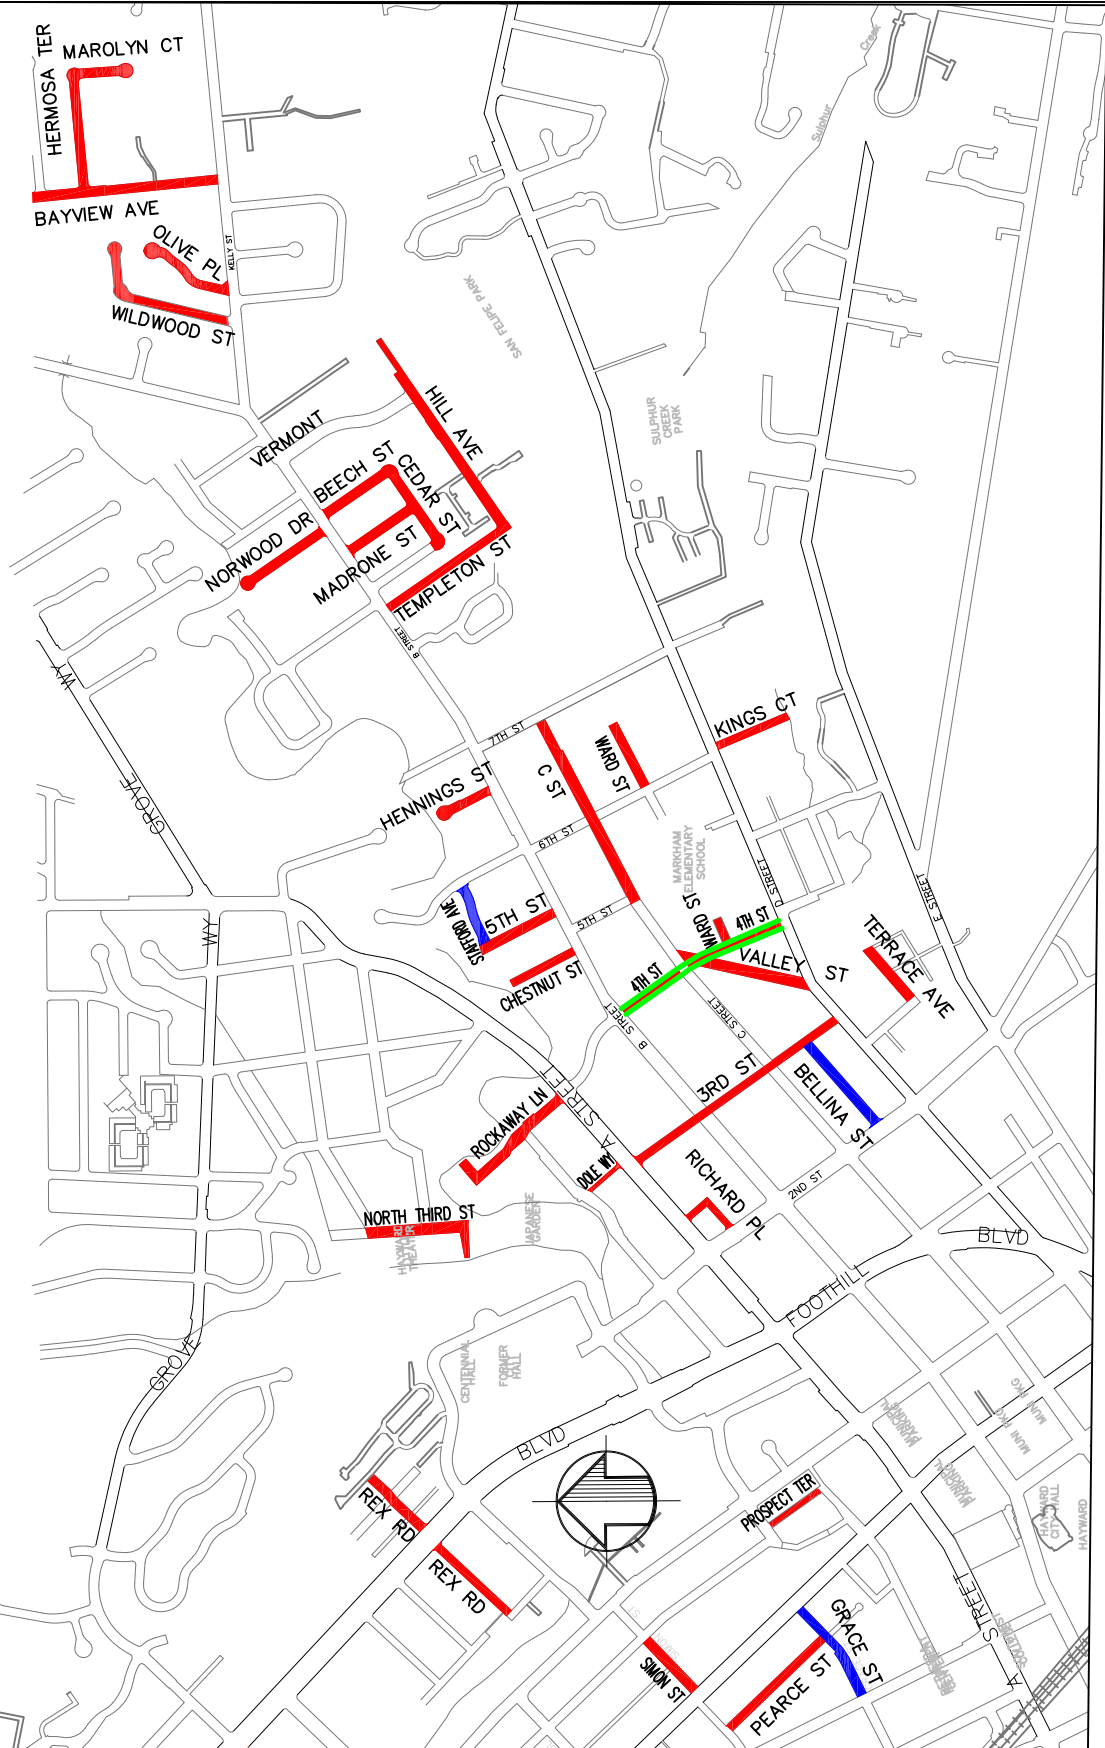

FY24 PAVEMENT IMPROVEMENT PROJECT
PROJECT NO. 05242

PAVEMENT REHABILITATION █
PREVENTIVE MAINTENANCE █
BIKE LANE █

**FY24 PAVEMENT IMPROVEMENT PROJECT
PROJECT NO. 05242**

PAVEMENT REHABILITATION
PREVENTIVE MAINTENANCE
BIKE LANE

**FY24 PAVEMENT IMPROVEMENT PROJECT
PROJECT NO. 05242**

PAVEMENT REHABILITATION	
PREVENTIVE MAINTENANCE	
BIKE LANE	