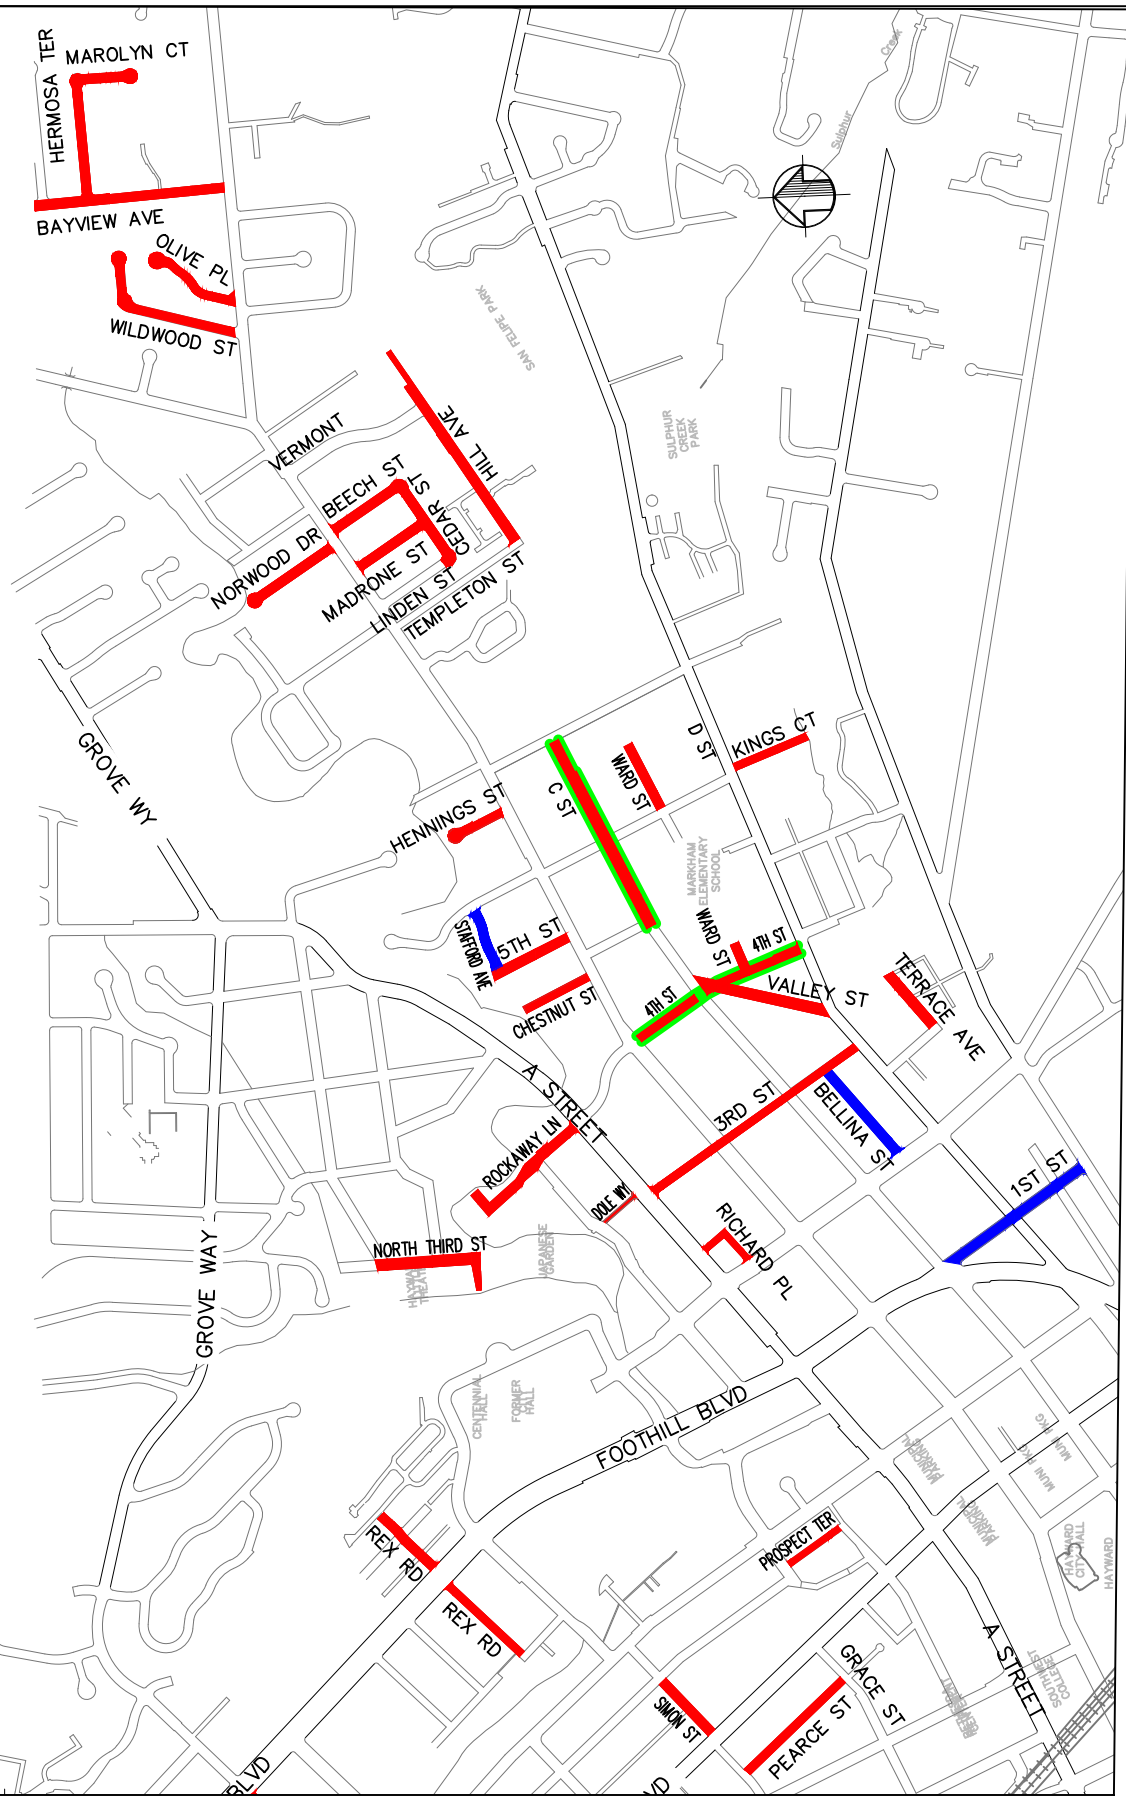

FY24 PAVEMENT IMPROVEMENT PROJECT
PROJECT NO. 05242

PAVEMENT REHABILITATION █
PREVENTIVE MAINTENANCE █
BIKE LANE █

**FY24 PAVEMENT IMPROVEMENT PROJECT
PROJECT NO. 05242**

PAVEMENT REHABILITATION	
PREVENTIVE MAINTENANCE	
BIKE LANE	

FY24 PAVEMENT IMPROVEMENT PROJECT
PROJECT NO. 05242

PAVEMENT REHABILITATION	
PREVENTIVE MAINTENANCE	
BIKE LANE	

FY24 PAVEMENT IMPROVEMENT PROJECT
PROJECT NO. 05242

PAVEMENT REHABILITATION
PREVENTIVE MAINTENANCE
BIKE LANE