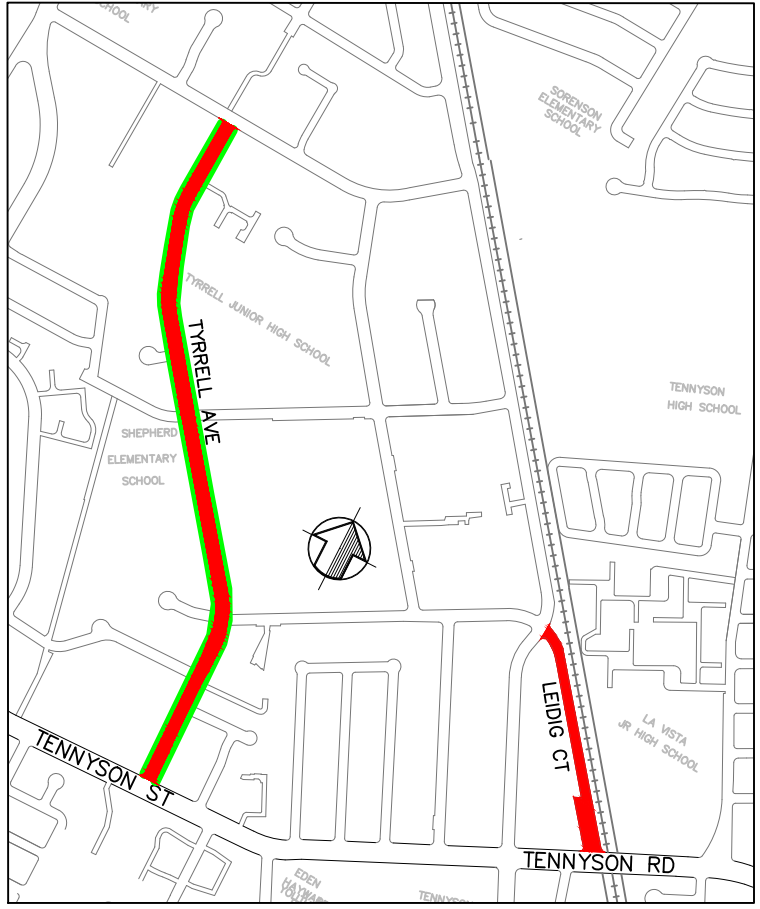

FY24 PAVEMENT IMPROVEMENT PROJECT
PROJECT NO. 05242

PAVEMENT REHABILITATION █
PREVENTIVE MAINTENANCE █
BIKE LANE █

**FY24 PAVEMENT IMPROVEMENT PROJECT
PROJECT NO. 05242**

PAVEMENT REHABILITATION	
PREVENTIVE MAINTENANCE	
BIKE LANE	