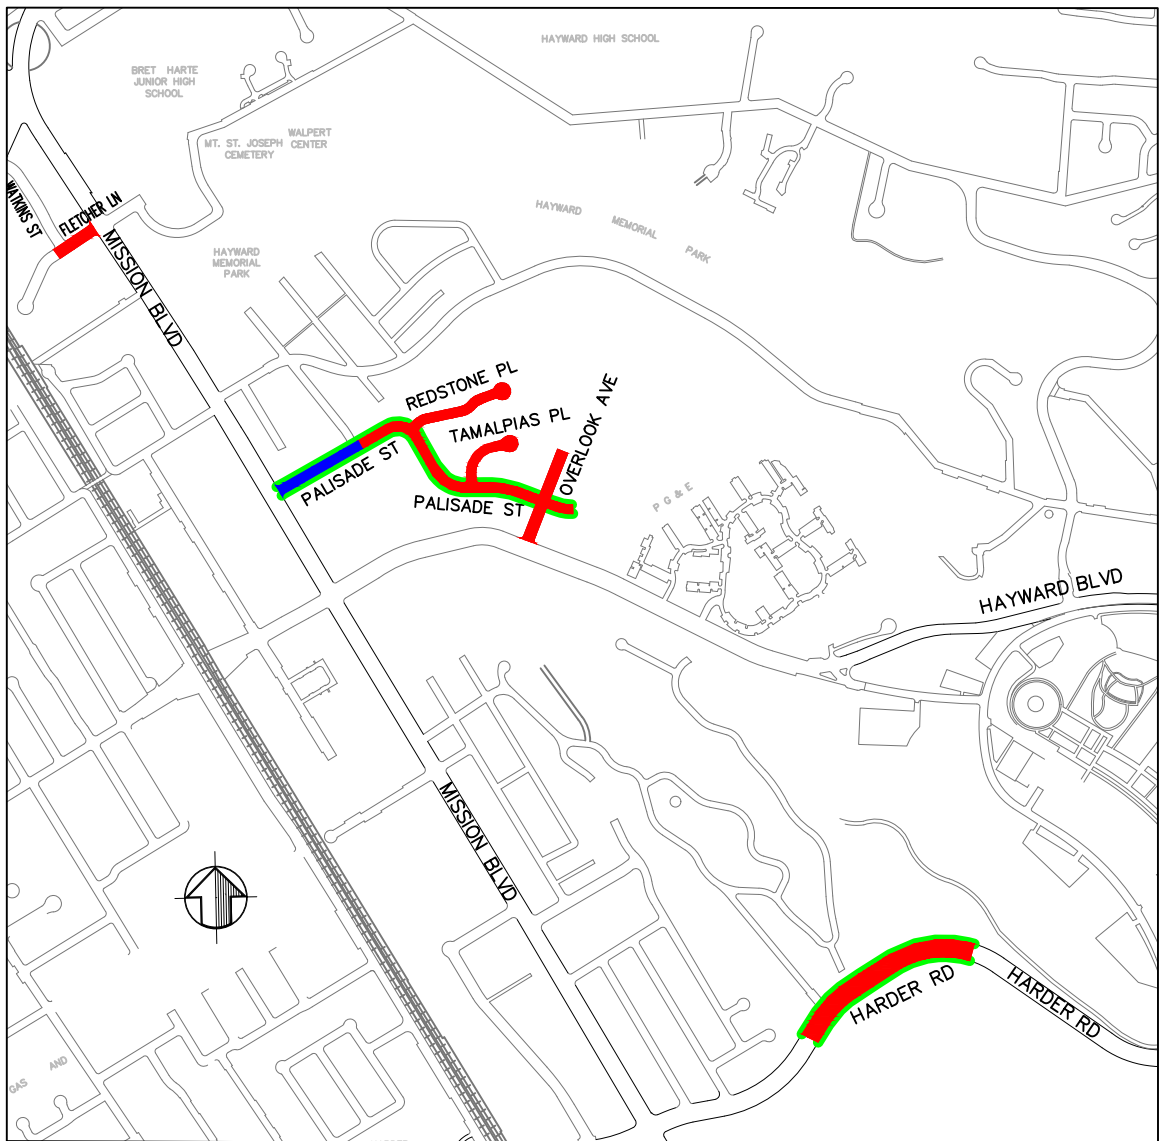

FY24 PAVEMENT IMPROVEMENT PROJECT
PROJECT NO. 05242

PAVEMENT REHABILITATION █
PREVENTIVE MAINTENANCE █
BIKE LANE █

**FY24 PAVEMENT IMPROVEMENT PROJECT
PROJECT NO. 05242**

PAVEMENT REHABILITATION	
PREVENTIVE MAINTENANCE	
BIKE LANE	

FY24 PAVEMENT IMPROVEMENT PROJECT
PROJECT NO. 05242

PAVEMENT REHABILITATION	
PREVENTIVE MAINTENANCE	
BIKE LANE	

FY24 PAVEMENT IMPROVEMENT PROJECT
PROJECT NO. 05242

PAVEMENT REHABILITATION
PREVENTIVE MAINTENANCE
BIKE LANE